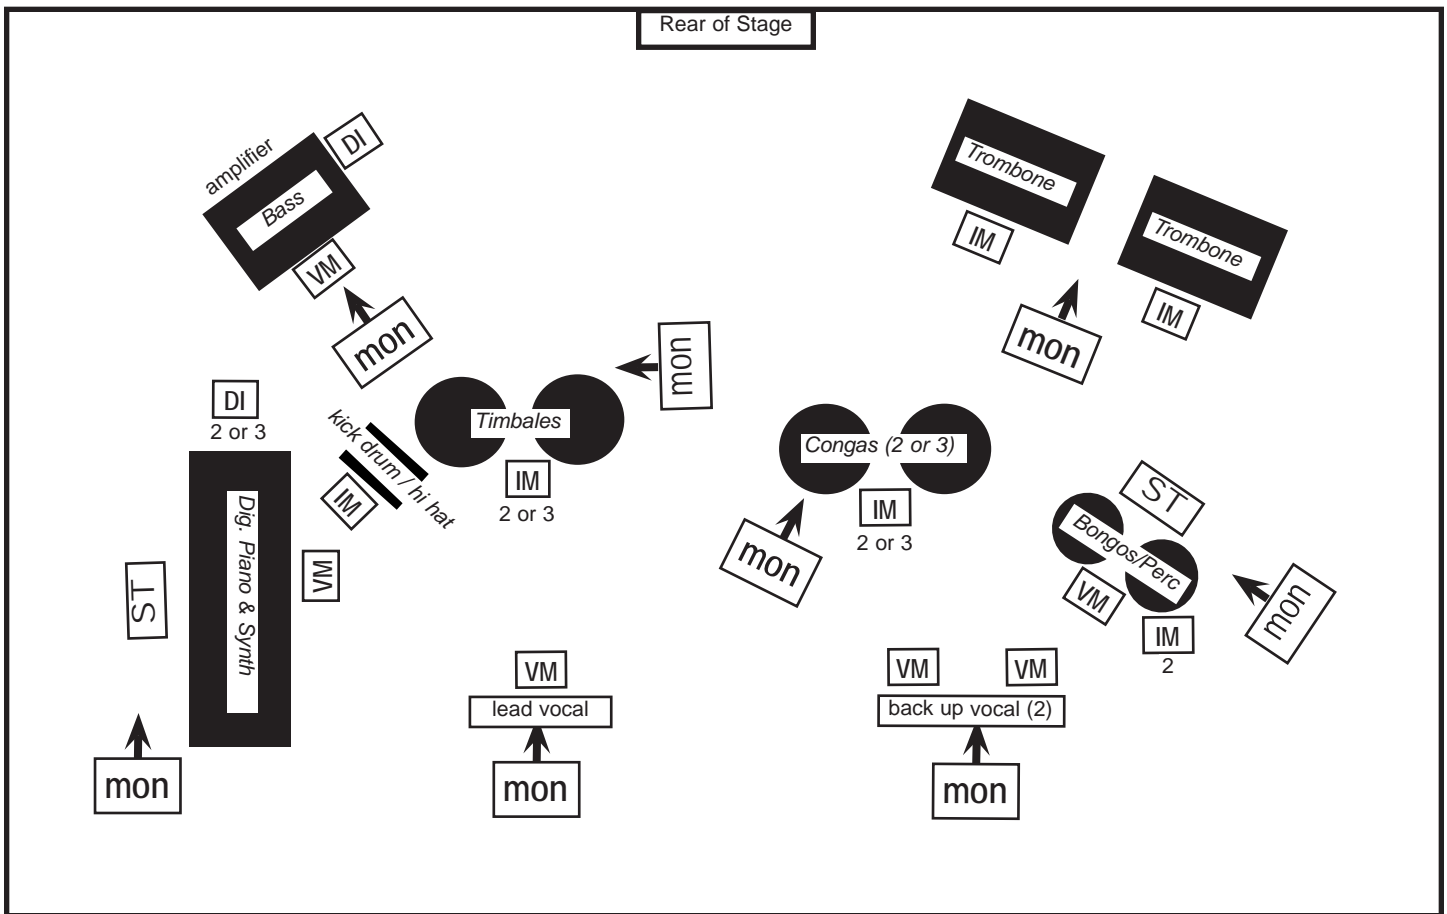

STAGE PLOT

GROUP NAME: REBEL TUMBAO

VM = vocal mic. (with boom stand)
 DI = direct box
 IM = instrumental mic.
 ST = Stool
 ↑
 mon = monitor

INSTRUMENTATION: Digital Piano, Synthesizer (or laptop with controller), Baby Bass/Electric Bass,

(2) Trombones, (2-3) Congas, Bongos/minor hand percussion, Timbales (with kick drum),

VOCAL MICS: 1 on piano, 1 on bongo, 1 on bass, 1 on lead, 2 on back up vocals

NUMBER OF MUSICIANS: 10

STYLE OF MUSIC: Afro-Cuban / Reggae